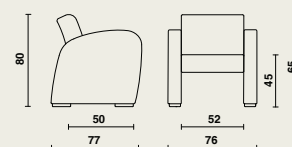

Seat structure

- Backrest and seat offer extra comfort, thanks to the comfort foam (backrest= 9cm and seat=11cm).
- The rounded seat in front stimulates a fluent blood circulation.
- Comfortable seat height of 45 cm.
- Upholstered with fire-retardant foam.
- The upholstery is finished with imitation leather and decorative stitching.
- The open space under the seat contributes to stand up effortlessly and facilitates an efficient maintenance.

Dimension

08017 | Domus Club-1 Soft:

- W 76 x D 77 x H 80 cm
- Seat height: 45 cm
- Seat depth: 50 cm
- Seat width: 52 cm
- Height armrests: 65 cm

Materials and finishing

- Wood: Solid beech, OSB, chipboard.
- Fire-retardant foam.
- Upholstery: see collection.
- Resistant to the common cleaning products.